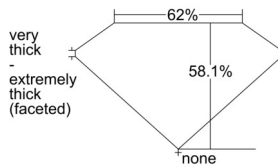

GIA®

FACSIMILE

GIA REPORT 2507498524

Verify this report at GIA.edu

GIA NATURAL DIAMOND DOSSIER®

September 26, 2024
GIA Report Number 2507498524
Shape and Cutting Style ..... Heart Brilliant
Measurements ..... 4.18 x 4.47 x 2.60 mm

GRADING RESULTS

Carat Weight ..... 0.30 carat
Color Grade ..... D
Clarity Grade VVS2

ADDITIONAL GRADING INFORMATION

Polish ..... Excellent
Symmetry ..... Very Good
Fluorescence ..... Faint
Clarity Characteristics..... Pinpoint, Feather, Indented Natural
Inscription(s): GIA 2507498524

PROPORTIONS

Profile not to actual proportions

GRADING SCALES

GIA COLOR SCALE		GIA CLARITY SCALE			
COLORLESS	D	VERY VERY SLIGHTLY INCLUDED	FLAWLESS		
	E		INTERNALLY FLAWLESS		
	F	VERY SLIGHTLY INCLUDED	VVS₁		
	G		VVS₂		
	H		VS₁		
	NEAR COLORLESS	I	SLIGHTLY INCLUDED	VS₂	
		J		SI₁	
		FAINT	K	INCLUDED	SI₂
			L		I₁
			M		I₂
VERT LIGHT			N	INCLUDED	I₃
	O				
	P				
	LIGHT	Q			
		R			
		S			
T					
U					
V					
W					
X					
Y					
Z