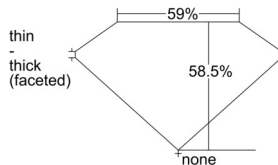

GIA®

FACSIMILE

GIA REPORT 2507505736

Verify this report at gia.edu

GIA NATURAL DIAMOND DOSSIER®

October 15, 2024
GIA Report Number 2507505736
Shape and Cutting Style ..... Heart Brilliant
Measurements ..... 5.28 x 6.18 x 3.62 mm

GRADING RESULTS

Carat Weight ..... 0.70 carat
Color Grade ..... E
Clarity Grade ..... Internally Flawless

ADDITIONAL GRADING INFORMATION

Polish ..... Excellent
Symmetry ..... Very Good
Fluorescence ..... None
Clarity Characteristics ..... Minor Details of Polish
Inscription(s): GIA 2507505736

PROPORTIONS

Profile not to actual proportions

GRADING SCALES

GIA COLOR SCALE		GIA CLARITY SCALE	
COLORLESS	D	VERY VERY SLIGHTLY INCLUDED	FLAWLESS
	E		INTERNALLY FLAWLESS
	F		VVS₁
	G		VVS₂
	H		VS₁
	I		VS₂
	J		SI₁
	K		SI₂
	L		I₁
	M		I₂
NEAR COLORLESS	N	SLIGHTLY INCLUDED	I₃
	O		
	P		
	Q		
FAINT	R		
	S		
	T		
	U		
VERT LIGHT	V		
	W		
	X		
	Y		
LIGHT	Z