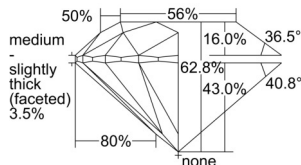

GIA®

FACSIMILE

GIA REPORT 2507525884

Verify this report at GIA.edu

GIA NATURAL DIAMOND DOSSIER®

September 27, 2024
GIA Report Number 2507525884
Shape and Cutting Style ..... Round Brilliant
Measurements ..... 5.11 - 5.14 x 3.22 mm

GRADING RESULTS

Carat Weight ..... 0.52 carat
Color Grade ..... G
Clarity Grade S11
Cut Grade ..... Excellent

ADDITIONAL GRADING INFORMATION

Polish ..... Excellent
Symmetry ..... Excellent
Fluorescence ..... None
Clarity Characteristics ..... Cloud, Crystal
Inscription(s): GIA 2507525884

PROPORTIONS

Profile to actual proportions

GRADING SCALES

GIA COLOR SCALE	GIA CLARITY SCALE	GIA CUT SCALE	
D	FLAWLESS	EXCELLENT	
E	INTERNALLY FLAWLESS		
F		VVS₁	VERY GOOD
G	VVS₂		
H	VS₁	GOOD	
I	VS₂		
J	S1₁	FAIR	
K	S1₂		
L	I₁	POOR	
M	I₂		
N	I₃		
O			
P			
Q			
R			
S			
T			
U			
V			
W			
X			
Y			
Z