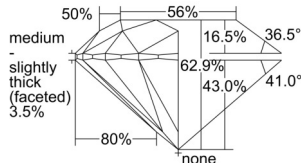

GIA®

FACSIMILE

GIA REPORT 2507530656

Verify this report at GIA.edu

GIA NATURAL DIAMOND DOSSIER®

October 01, 2024
GIA Report Number 2507530656
Shape and Cutting Style ..... Round Brilliant
Measurements ..... 3.91 - 3.93 x 2.46 mm

GRADING RESULTS

Carat Weight ..... 0.23 carat
Color Grade ..... G
Clarity Grade VS2
Cut Grade ..... Excellent

ADDITIONAL GRADING INFORMATION

Polish ..... Excellent
Symmetry ..... Excellent
Fluorescence ..... None
Clarity Characteristics ..... Crystal, Cloud
Inscription(s): GIA 2507530656

PROPORTIONS

Profile to actual proportions

GRADING SCALES

GIA COLOR SCALE	GIA CLARITY SCALE	GIA CUT SCALE	
D	FLAWLESS	EXCELLENT	
E	INTERNALLY FLAWLESS		
F		VVS₁	VERY GOOD
G	VVS₂		
H	VS₁	GOOD	
I	VS₂		
J	SI₁	FAIR	
K	SI₂		
L	I₁	POOR	
M			
N			
O	I₂		
P			
Q			
R	I₃		
S			
T			
U			
V			
W			
X			
Y			
Z