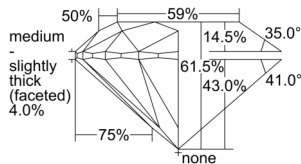

GIA®

FACSIMILE

GIA REPORT 2507530894

Verify this report at GIA.edu

GIA NATURAL DIAMOND DOSSIER®

October 01, 2024
GIA Report Number 2507530894
Shape and Cutting Style ..... Round Brilliant
Measurements ..... 3.82 - 3.84 x 2.36 mm

GRADING RESULTS

Carat Weight ..... 0.21 carat
Color Grade ..... G
Clarity Grade VS1
Cut Grade ..... Excellent

ADDITIONAL GRADING INFORMATION

Polish ..... Excellent
Symmetry ..... Excellent
Fluorescence ..... Medium Blue
Clarity Characteristics ..... Feather
Inscription(s): GIA 2507530894

PROPORTIONS

Profile to actual proportions

GRADING SCALES

GIA COLOR SCALE	GIA CLARITY SCALE	GIA CUT SCALE	
D	FLAWLESS	EXCELLENT	
E	INTERNALLY FLAWLESS		
F		VVS₁	VERY GOOD
G	VVS₂		
H	VS₁	GOOD	
I	VS₂		
J	SI₁	FAIR	
K	SI₂		
L	I₁	POOR	
M	I₂		
N	I₃		
O			
P			
Q			
R			
S			
T			
U			
V			
W			
X			
Y			
Z