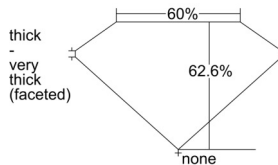

GIA®

FACSIMILE

GIA REPORT 2507539876

Verify this report at GIA.edu

GIA NATURAL DIAMOND DOSSIER®

October 01, 2024
GIA Report Number 2507539876
Shape and Cutting Style ..... Marquise Brilliant
Measurements ..... 8.62 x 4.66 x 2.92 mm

GRADING RESULTS

Carat Weight ..... 0.70 carat
Color Grade ..... K
Clarity Grade VVS1

ADDITIONAL GRADING INFORMATION

Polish ..... Excellent
Symmetry ..... Very Good
Fluorescence ..... None
Clarity Characteristics ..... Cavity
Inscription(s): GIA 2507539876

PROPORTIONS

Profile not to actual proportions

GRADING SCALES

GIA COLOR SCALE		GIA CLARITY SCALE			
COLORLESS	D	VERY VERY SLIGHTLY INCLUDED	FLAWLESS		
	E		INTERNALLY FLAWLESS		
	F	VERY SLIGHTLY INCLUDED	VVS₁		
	G		VVS₂		
	H		VS₁		
	NEAR COLORLESS	I	SLIGHTLY INCLUDED	VS₂	
		J		SI₁	
		FAINT	K	INCLUDED	SI₂
			L		I₁
			M		I₂
VERT LIGHT	N	LIGHT	I₃		
	O				
	P				
	Q				
	R