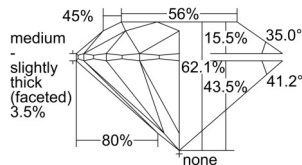

GIA®

FACSIMILE

GIA REPORT 2507540361

Verify this report at GIA.edu

GIA NATURAL DIAMOND DOSSIER®

October 01, 2024
GIA Report Number 2507540361
Shape and Cutting Style ..... Round Brilliant
Measurements ..... 3.94 - 3.96 x 2.45 mm

GRADING RESULTS

Carat Weight ..... 0.23 carat
Color Grade ..... F
Clarity Grade VS2
Cut Grade ..... Excellent

ADDITIONAL GRADING INFORMATION

Polish ..... Excellent
Symmetry ..... Excellent
Fluorescence ..... None
Clarity Characteristics ..... Crystal, Cloud
Inscription(s): GIA 2507540361

PROPORTIONS

Profile to actual proportions

GRADING SCALES

GIA COLOR SCALE	GIA CLARITY SCALE	GIA CUT SCALE	
D	FLAWLESS	EXCELLENT	
E	INTERNALLY FLAWLESS		
F		VVS₁	VERY GOOD
G	VVS₂		
H	VS₁	GOOD	
I	VS₂		
J	SI₁	FAIR	
K	SI₂		
L	I₁	POOR	
M	I₂		
N	I₃		
O			
P			
Q			
R			
S			
T			
U			
V			
W			
X			
Y			
Z