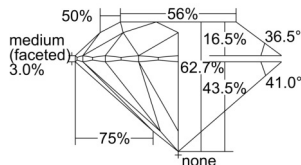

GIA®

FACSIMILE

GIA REPORT 2507542034

Verify this report at GIA.edu

GIA NATURAL DIAMOND DOSSIER®

October 01, 2024
GIA Report Number 2507542034
Shape and Cutting Style ..... Round Brilliant
Measurements ..... 3.91 - 3.93 x 2.46 mm

GRADING RESULTS

Carat Weight ..... 0.23 carat
Color Grade ..... F
Clarity Grade VS2
Cut Grade ..... Excellent

ADDITIONAL GRADING INFORMATION

Polish ..... Excellent
Symmetry ..... Excellent
Fluorescence ..... None
Clarity Characteristics ..... Crystal
Inscription(s): GIA 2507542034

PROPORTIONS

Profile to actual proportions

GRADING SCALES

GIA COLOR SCALE	GIA CLARITY SCALE	GIA CUT SCALE	
D	FLAWLESS	EXCELLENT	
E	INTERNALLY FLAWLESS		
F		VVS₁	VERY GOOD
G	VVS₂		
H	VS₁	GOOD	
I	VS₂		
J	SI₁	FAIR	
K	SI₂		
L	I₁	POOR	
M	I₂		
N	I₃		
O			
P			
Q			
R			
S			
T			
U			
V			
W			
X			
Y			
Z