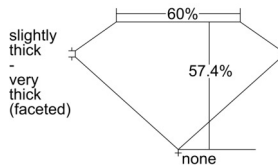

GIA®

FACSIMILE

GIA REPORT 2507544571

Verify this report at GIA.edu

GIA NATURAL DIAMOND DOSSIER®

October 03, 2024
GIA Report Number 2507544571
Shape and Cutting Style ..... Marquise Brilliant
Measurements ..... 7.29 x 3.98 x 2.29 mm

GRADING RESULTS

Carat Weight ..... 0.41 carat
Color Grade ..... H
Clarity Grade VS1

ADDITIONAL GRADING INFORMATION

Polish ..... Excellent
Symmetry ..... Very Good
Fluorescence ..... None
Clarity Characteristics..... Crystal, Needle, Pinpoint
Inscription(s): GIA 2507544571

PROPORTIONS

Profile not to actual proportions

GRADING SCALES

GIA COLOR SCALE		GIA CLARITY SCALE		
NEAR COLORLESS	D	VERY VERY SLIGHTLY INCLUDED	FLAWLESS	
	E		INTERNALLY FLAWLESS	
	F	VERY SLIGHTLY INCLUDED	VS₁	
	G		VS₂	
	H		VS₁	
	FAINT	I	SLIGHTLY INCLUDED	VS₂
		J		SI₁
		K	INCLUDED	SI₂
		L		I₁
		M		I₂
VERY LIGHT	N	INCLUDED	I₃	
	O			
	P			
	Q			
LIGHT	R			
	S			
	T			
	U			
	V			
	Z