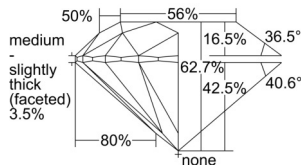

GIA®

FACSIMILE

GIA REPORT 2507544973

Verify this report at GIA.edu

GIA NATURAL DIAMOND DOSSIER®

October 01, 2024
GIA Report Number 2507544973
Shape and Cutting Style ..... Round Brilliant
Measurements ..... 6.15 - 6.20 x 3.87 mm

GRADING RESULTS

Carat Weight ..... 0.91 carat
Color Grade ..... F
Clarity Grade S11
Cut Grade ..... Excellent

ADDITIONAL GRADING INFORMATION

Polish ..... Excellent
Symmetry ..... Excellent
Fluorescence ..... None
Clarity Characteristics ..... Cloud, Crystal
Inscription(s): GIA 2507544973

PROPORTIONS

Profile to actual proportions