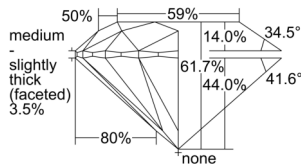

GIA®

FACSIMILE

GIA NATURAL DIAMOND DOSSIER®

October 07, 2024
GIA Report Number 2507545444
Shape and Cutting Style ..... Round Brilliant
Measurements ..... 5.13 - 5.16 x 3.18 mm

GRADING RESULTS

Carat Weight ..... 0.51 carat
Color Grade ..... D
Clarity Grade S11
Cut Grade ..... Excellent

ADDITIONAL GRADING INFORMATION

Polish ..... Excellent
Symmetry ..... Excellent
Fluorescence ..... None
Clarity Characteristics ..... Crystal
Inscription(s): GIA 2507545444

GIA REPORT 2507545444

Verify this report at GIA.edu

PROPORTIONS

Profile to actual proportions

GRADING SCALES

GIA COLOR SCALE

COLORLESS	D
	E
	F
	G
	H
	I
	J
NEAR COLORLESS	K
	L
Faint	M
	N
	O
	P
	Q
Very Light	R
	S
	T
	U
	V
	W
	X
	Y
Light	Z

GIA CLARITY SCALE

FLAWLESS	VERY VERY SLIGHTLY INCLUDED	VVS₁	
			VVS₂
INTERNALLY FLAWLESS	VERY SLIGHTLY INCLUDED	VS₁	
		VS₂	
SLIGHTLY INCLUDED	SLIGHTLY INCLUDED	SI₁	
		SI₂	
INCLUDED	INCLUDED	I₁	
		I₂	
		I₃	

GIA CUT SCALE

EXCELLENT	VERY GOOD	GOOD	FAIR	POOR