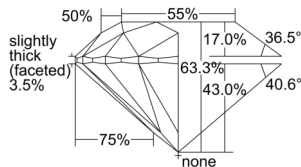

GIA®

FACSIMILE

GIA REPORT 2507550961

Verify this report at GIA.edu

GIA NATURAL DIAMOND DOSSIER®

October 01, 2024
GIA Report Number 2507550961
Shape and Cutting Style ..... Round Brilliant
Measurements ..... 6.10 - 6.13 x 3.87 mm

GRADING RESULTS

Carat Weight ..... 0.90 carat
Color Grade I
Clarity Grade VS2
Cut Grade ..... Excellent

ADDITIONAL GRADING INFORMATION

Polish ..... Excellent
Symmetry ..... Excellent
Fluorescence ..... Faint
Clarity Characteristics ..... Crystal
Inscription(s): GIA 2507550961

PROPORTIONS

Profile to actual proportions

GRADING SCALES

GIA COLOR SCALE	GIA CLARITY SCALE	GIA CUT SCALE
COLOURLESS	FLAWLESS	EXCELLENT
D	INTERNALLY FLAWLESS	
E	VVS₁	VERY GOOD
F		
G	VS₁	GOOD
H		
I	SI₁	FAIR
J		
K	I₁	POOR
L		
M	I₂	
N		
O	I₃	
P		
Q		
R		
S		
T		
U		
V		
W		
X		
Y		
Z