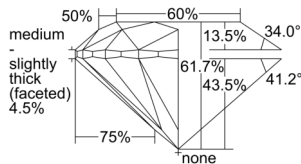

GIA®

FACSIMILE

GIA REPORT 2507554052

Verify this report at GIA.edu

GIA NATURAL DIAMOND DOSSIER®

October 03, 2024
GIA Report Number 2507554052
Shape and Cutting Style ..... Round Brilliant
Measurements ..... 5.38 - 5.42 x 3.33 mm

GRADING RESULTS

Carat Weight ..... 0.60 carat
Color Grade ..... F
Clarity Grade VS2
Cut Grade ..... Excellent

ADDITIONAL GRADING INFORMATION

Polish ..... Excellent
Symmetry ..... Excellent
Fluorescence ..... Medium Blue
Clarity Characteristics ..... Cloud
Inscription(s): GIA 2507554052

PROPORTIONS

Profile to actual proportions

GRADING SCALES

GIA COLOR SCALE	GIA CLARITY SCALE	GIA CUT SCALE	
D	FLAWLESS	EXCELLENT	
E	INTERNALLY FLAWLESS		
F		VVS₁	VERY GOOD
G	VVS₂		
H	VS₁	GOOD	
I	VS₂		
J	SI₁	FAIR	
K	SI₂		
L	I₁	POOR	
M	I₂		
N	I₃		
O			
P			
Q			
R			
S			
T			
U			
V			
W			
X			
Y			
Z