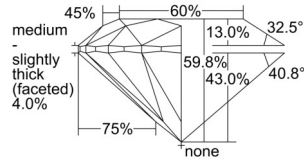

GIA®

FACSIMILE

GIA REPORT 2507554527

Verify this report at GIA.edu

GIA NATURAL DIAMOND DOSSIER®

October 01, 2024
GIA Report Number 2507554527
Shape and Cutting Style ..... Round Brilliant
Measurements ..... 5.12 - 5.16 x 3.07 mm

GRADING RESULTS

Carat Weight ..... 0.50 carat
Color Grade ..... G
Clarity Grade S11
Cut Grade ..... Excellent

ADDITIONAL GRADING INFORMATION

Polish ..... Excellent
Symmetry ..... Excellent
Fluorescence ..... None
Clarity Characteristics ..... Crystal
Inscription(s): GIA 2507554527

PROPORTIONS

Profile to actual proportions

GRADING SCALES

GIA COLOR SCALE	GIA CLARITY SCALE	GIA CUT SCALE	
D	FLAWLESS	EXCELLENT	
E	INTERNALLY FLAWLESS		
F		VVS₁	VERY GOOD
G	VVS₂		
H	VS₁	GOOD	
I	VS₂		
J	S1₁	FAIR	
K	S1₂		
L	I₁	POOR	
M	I₂		
N	I₃		
O			
P			
Q			
R			
S			
T			
U			
V			
W			
X			
Y			
Z