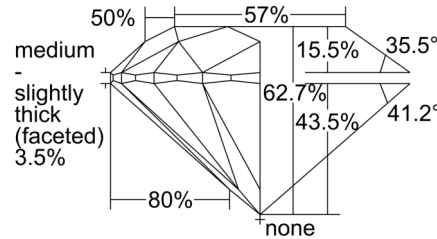

GIA NATURAL DIAMOND GRADING REPORT

October 07, 2024
 GIA Report Number 2507555321
 Shape and Cutting Style Round Brilliant
 Measurements 6.76 - 6.79 x 4.25 mm

GRADING RESULTS

Carat Weight 1.20 carat
 Color Grade D
 Clarity Grade VS1
 Cut Grade Excellent

Profile to actual proportions

CLARITY CHARACTERISTICS

KEY TO SYMBOLS*

- Feather
- Cloud
- Pinpoint

* Red symbols denote internal characteristics (inclusions). Green or black symbols denote external characteristics (blemishes). Diagram is an approximate representation of the diamond, and symbols shown indicate type, position, and approximate size of clarity characteristics. All clarity characteristics may not be shown. Details of finish are not shown.