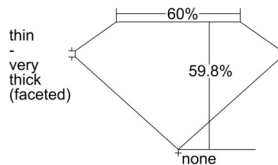

GIA®

FACSIMILE

GIA REPORT 2507560405

Verify this report at GIA.edu

GIA NATURAL DIAMOND DOSSIER®

October 04, 2024
GIA Report Number 2507560405
Shape and Cutting Style ..... Heart Brilliant
Measurements ..... 5.34 x 6.11 x 3.65 mm

GRADING RESULTS

Carat Weight ..... 0.70 carat
Color Grade I
Clarity Grade S11

ADDITIONAL GRADING INFORMATION

Polish ..... Excellent
Symmetry ..... Excellent
Fluorescence ..... None
Clarity Characteristics..... Feather, Crystal, Cloud
Inscription(s): GIA 2507560405

PROPORTIONS

Profile not to actual proportions

GRADING SCALES

GIA COLOR SCALE		GIA CLARITY SCALE			
COLORLESS	D	VERY VERY SLIGHTLY INCLUDED	FLAWLESS		
	E		INTERNALLY FLAWLESS		
	F	VERY SLIGHTLY INCLUDED	VVS₁		
	G		VVS₂		
	H		VS₁		
	NEAR COLORLESS	I	SLIGHTLY INCLUDED	VS₂	
		J		S1₁	
		FAINT	K	INCLUDED	S1₂
			L		I₁
			M		I₂
VERT LIGHT	N	LIGHT	I₃		
	O				
	P				
	Q				
	R