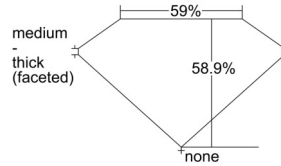

GIA®

FACSIMILE

GIA REPORT 2507560708

Verify this report at GIA.edu

GIA NATURAL DIAMOND DOSSIER®

October 03, 2024
GIA Report Number 2507560708
Shape and Cutting Style ..... Heart Brilliant
Measurements ..... 5.83 x 6.71 x 3.95 mm

GRADING RESULTS

Carat Weight ..... 0.90 carat
Color Grade ..... F
Clarity Grade VS1

ADDITIONAL GRADING INFORMATION

Polish ..... Excellent
Symmetry ..... Excellent
Fluorescence ..... None
Clarity Characteristics ..... Feather
Inscription(s): GIA 2507560708

PROPORTIONS

Profile not to actual proportions

GRADING SCALES

GIA COLOR SCALE		GIA CLARITY SCALE			
COLORLESS	D	VERY VERY SLIGHTLY INCLUDED	FLAWLESS		
	E		INTERNALLY FLAWLESS		
	F	VERY SLIGHTLY INCLUDED	VVS₁		
	G		VVS₂		
	H		VS₁		
	NEAR COLORLESS	I	SLIGHTLY INCLUDED	VS₂	
		J		SI₁	
		FAINT	K	INCLUDED	SI₂
			L		I₁
			M		I₂
VERY LIGHT			N	INCLUDED	I₃
			O		
			P		
	Q				
LIGHT	R				
	S				
	T				
	U				
	V				
	Z