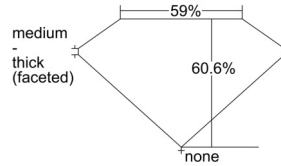

GIA®

FACSIMILE

GIA REPORT 2507564321

Verify this report at GIA.edu

GIA NATURAL DIAMOND DOSSIER®

October 03, 2024
GIA Report Number 2507564321
Shape and Cutting Style ..... Heart Brilliant
Measurements ..... 5.49 x 6.11 x 3.70 mm

GRADING RESULTS

Carat Weight ..... 0.73 carat
Color Grade ..... F
Clarity Grade VVS1

ADDITIONAL GRADING INFORMATION

Polish ..... Excellent
Symmetry ..... Excellent
Fluorescence ..... None
Clarity Characteristics ..... Pinpoint
Inscription(s): GIA 2507564321

PROPORTIONS

Profile not to actual proportions

GRADING SCALES

GIA COLOR SCALE		GIA CLARITY SCALE	
COLORLESS	D	VERY VERY SLIGHTLY INCLUDED	FLAWLESS
	E		INTERNALLY FLAWLESS
	F		VVS₁
	G		VVS₂
	H		VS₁
	I		VS₂
	J		SI₁
	K		SI₂
	L		I₁
	M		I₂
NEAR COLORLESS	N	SLIGHTLY INCLUDED	I₃
	O		
	P		
	Q		
FAINT	R		
	S		
	T		
	U		
VERT LIGHT	V		
	W		
	X		
	Y		
LIGHT	Z