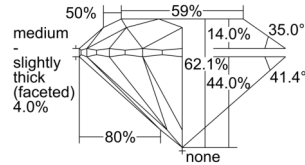

GIA®

FACSIMILE

GIA NATURAL DIAMOND DOSSIER®

October 03, 2024
GIA Report Number 2507565434
Shape and Cutting Style ..... Round Brilliant
Measurements ..... 5.25 - 5.29 x 3.27 mm

GRADING RESULTS

Carat Weight ..... 0.56 carat
Color Grade ..... D
Clarity Grade VS2
Cut Grade ..... Excellent

ADDITIONAL GRADING INFORMATION

Polish ..... Excellent
Symmetry ..... Excellent
Fluorescence ..... Faint
Clarity Characteristics ..... Crystal, Cloud
Inscription(s): GIA 2507565434

GIA REPORT 2507565434

Verify this report at GIA.edu

PROPORTIONS

Profile to actual proportions

GRADING SCALES

GIA COLOR SCALE

COLORLESS	D
	E
	F
	G
	H
	I
	J
NEAR COLORLESS	K
	L
FAIN	M
	N
	O
	P
VERY LIGHT	Q
	R
	S
	T
	U
	V
	W
	X
	Y
LIGHT	Z

GIA CLARITY SCALE

FLAWLESS	INTERNAL FLAWLESS	
		FLAWLESS
VERY VERY SLIGHTLY INCLUDED	VVS₁	
	VVS₂	
VERY SLIGHTLY INCLUDED	VS₁	
	VS₂	
SLIGHTLY INCLUDED	SI₁	
	SI₂	
INCLUDED	I₁	
	I₂	
	I₃	

GIA CUT SCALE

EXCELLENT
VERY GOOD
GOOD
FAIR
POOR