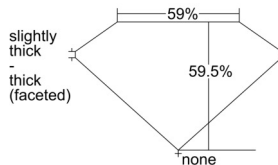

GIA®

FACSIMILE

GIA REPORT 2507567500

Verify this report at GIA.edu

GIA NATURAL DIAMOND DOSSIER®

October 07, 2024
GIA Report Number 2507567500
Shape and Cutting Style ..... Heart Brilliant
Measurements ..... 5.25 x 6.17 x 3.67 mm

GRADING RESULTS

Carat Weight ..... 0.72 carat
Color Grade I
Clarity Grade VS2

ADDITIONAL GRADING INFORMATION

Polish ..... Excellent
Symmetry ..... Very Good
Fluorescence ..... None
Clarity Characteristics ..... Feather
Inscription(s): GIA 2507567500

PROPORTIONS

Profile not to actual proportions

GRADING SCALES

GIA COLOR SCALE		GIA CLARITY SCALE			
COLORLESS	D	VERY VERY SLIGHTLY INCLUDED	FLAWLESS		
	E		INTERNALLY FLAWLESS		
	F		VVS₁		
	NEAR COLORLESS	G	VERY SLIGHTLY INCLUDED	VVS₂	
		H		VS₁	
		FAINT	I	SLIGHTLY INCLUDED	VS₂
			J		SI₁
	LIGHT	K	INCLUDED	SI₂	
		L		I₁	
		M		I₂	
N		NOT GRADED	I₃		
O					
P					
Q					
R					
S					
T					
U					
V					
W					
X					
Y					
Z