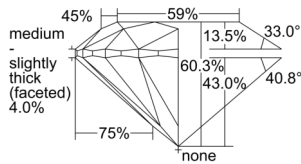

GIA®

FACSIMILE

GIA REPORT 2507568274

Verify this report at GIA.edu

GIA NATURAL DIAMOND DOSSIER®

October 07, 2024
GIA Report Number 2507568274
Shape and Cutting Style ..... Round Brilliant
Measurements ..... 3.70 - 3.73 x 2.24 mm

GRADING RESULTS

Carat Weight ..... 0.19 carat
Color Grade ..... F
Clarity Grade VS1
Cut Grade ..... Excellent

ADDITIONAL GRADING INFORMATION

Polish ..... Excellent
Symmetry ..... Excellent
Fluorescence ..... Faint
Clarity Characteristics ..... Crystal
Inscription(s): GIA 2507568274

PROPORTIONS

Profile to actual proportions

GRADING SCALES

GIA COLOR SCALE	GIA CLARITY SCALE	GIA CUT SCALE	
D	FLAWLESS	EXCELLENT	
E	INTERNALLY FLAWLESS		
F		VVS₁	VERY GOOD
G	VVS₂		
H	VS₁	GOOD	
I	VS₂		
J	SI₁	FAIR	
K	SI₂		
L	I₁	POOR	
M	I₂		
N	I₃		
O			
P			
Q			
R			
S			
T			
U			
V			
W			
X			
Y			
Z