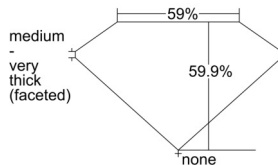

GIA®

FACSIMILE

GIA REPORT 2507568347

Verify this report at GIA.edu

GIA NATURAL DIAMOND DOSSIER®

October 04, 2024
GIA Report Number 2507568347
Shape and Cutting Style ..... Heart Brilliant
Measurements ..... 4.90 x 5.51 x 3.30 mm

GRADING RESULTS

Carat Weight ..... 0.53 carat
Color Grade ..... H
Clarity Grade VVS2

ADDITIONAL GRADING INFORMATION

Polish ..... Excellent
Symmetry ..... Excellent
Fluorescence ..... None
Clarity Characteristics..... Pinpoint, Feather, Cloud, Indented
Natural

Inscription(s): GIA 2507568347

PROPORTIONS

Profile not to actual proportions

GRADING SCALES

GIA COLOR SCALE		GIA CLARITY SCALE			
COLORLESS	D	VERY VERY SLIGHTLY INCLUDED	FLAWLESS		
	E		INTERNALLY FLAWLESS		
	F	VERY SLIGHTLY INCLUDED	VVS₁		
	G		VVS₂		
	H		VS₁		
	NEAR COLORLESS	I	SLIGHTLY INCLUDED	VS₂	
		J		SI₁	
		FAINT	K	INCLUDED	SI₂
			L		I₁
			M		I₂
VERT LIGHT	N	LIGHT	I₃		
	O				
	P				
	Q				
	R