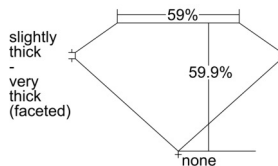

GIA®

FACSIMILE

GIA REPORT 2507569115

Verify this report at GIA.edu

GIA NATURAL DIAMOND DOSSIER®

October 04, 2024
GIA Report Number 2507569115
Shape and Cutting Style ..... Heart Brilliant
Measurements ..... 4.96 x 5.83 x 3.49 mm

GRADING RESULTS

Carat Weight ..... 0.59 carat
Color Grade ..... G
Clarity Grade VS2

ADDITIONAL GRADING INFORMATION

Polish ..... Excellent
Symmetry ..... Excellent
Fluorescence ..... Faint
Clarity Characteristics ..... Crystal, Feather, Cloud
Inscription(s): GIA 2507569115

PROPORTIONS

Profile not to actual proportions

GRADING SCALES

GIA COLOR SCALE		GIA CLARITY SCALE	
COLORLESS	D	VERY VERY SLIGHTLY INCLUDED	FLAWLESS
	E		INTERNALLY FLAWLESS
	F		VVS₁
	G		VVS₂
	H		VS₁
	I		VS₂
	J		SI₁
	K		SI₂
	L		I₁
	M		I₂
NEAR COLORLESS	N	SLIGHTLY INCLUDED	I₃
	O		
	P		
	Q		
FAINT	R		
	S		
	T		
	U		
VERY LIGHT	V		
	W		
	X		
	Y		
LIGHT	Z