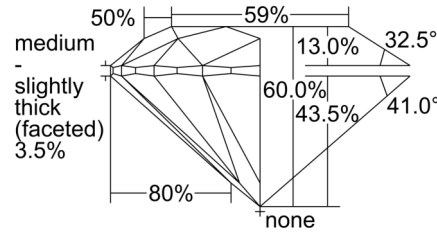

#### GRADING RESULTS

Carat Weight ..... 1.00 carat

Color Grade ..... E

Clarity Grade ..... S11

Cut Grade ..... Excellent

#### PROPORTIONS

Profile to actual proportions