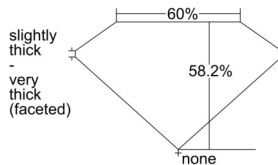

GIA®

FACSIMILE

GIA REPORT 2507581167

Verify this report at GIA.edu

GIA NATURAL DIAMOND DOSSIER®

October 08, 2024
GIA Report Number 2507581167
Shape and Cutting Style ..... Heart Brilliant
Measurements ..... 5.58 x 6.23 x 3.63 mm

GRADING RESULTS

Carat Weight ..... 0.71 carat
Color Grade ..... G
Clarity Grade VS1

ADDITIONAL GRADING INFORMATION

Polish ..... Very Good
Symmetry ..... Excellent
Fluorescence ..... None
Clarity Characteristics ..... Cloud
Inscription(s): GIA 2507581167

PROPORTIONS

Profile not to actual proportions

GRADING SCALES

GIA COLOR SCALE		GIA CLARITY SCALE			
COLORLESS	D	VERY VERY SLIGHTLY INCLUDED	FLAWLESS		
	E		INTERNALLY FLAWLESS		
	F		VS₁		
	NEAR COLORLESS	G	VERY SLIGHTLY INCLUDED	VS₂	
		H		VS₁	
		FAINT	I	SLIGHTLY INCLUDED	VS₂
			J		SI₁
	K		SI₂		
	LIGHT		L	INCLUDED	I₁
			M		I₂
N			I₃		
O					
P					
Q					
R