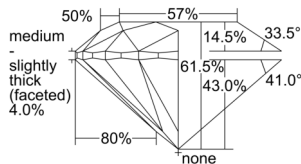

GIA®

FACSIMILE

GIA REPORT 2507582240

Verify this report at GIA.edu

GIA NATURAL DIAMOND DOSSIER®

October 07, 2024
GIA Report Number 2507582240
Shape and Cutting Style ..... Round Brilliant
Measurements ..... 3.68 - 3.71 x 2.27 mm

GRADING RESULTS

Carat Weight ..... 0.19 carat
Color Grade ..... F
Clarity Grade VS1
Cut Grade ..... Excellent

ADDITIONAL GRADING INFORMATION

Polish ..... Excellent
Symmetry ..... Excellent
Fluorescence ..... None
Clarity Characteristics ..... Feather, Cloud, Pinpoint
Inscription(s): GIA 2507582240

PROPORTIONS

Profile to actual proportions