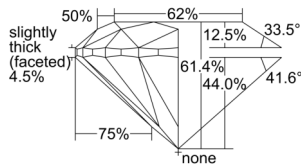

GIA®

FACSIMILE

GIA REPORT 2507582284

Verify this report at GIA.edu

GIA NATURAL DIAMOND DOSSIER®

October 07, 2024
GIA Report Number 2507582284
Shape and Cutting Style ..... Round Brilliant
Measurements ..... 5.06 - 5.09 x 3.11 mm

GRADING RESULTS

Carat Weight ..... 0.50 carat
Color Grade ..... E
Clarity Grade VS1
Cut Grade ..... Excellent

ADDITIONAL GRADING INFORMATION

Polish ..... Excellent
Symmetry ..... Excellent
Fluorescence ..... None
Clarity Characteristics..... Needle, Feather, Indented Natural
Inscription(s): GIA 2507582284

PROPORTIONS

Profile to actual proportions