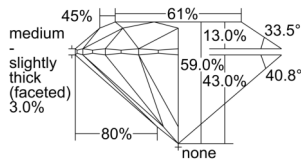

GIA®

FACSIMILE

GIA NATURAL DIAMOND DOSSIER®

October 08, 2024
GIA Report Number 2507583476
Shape and Cutting Style ..... Round Brilliant
Measurements ..... 5.23 - 5.27 x 3.10 mm

GRADING RESULTS

Carat Weight ..... 0.52 carat
Color Grade ..... G
Clarity Grade SI2
Cut Grade ..... Excellent

ADDITIONAL GRADING INFORMATION

Polish ..... Excellent
Symmetry ..... Excellent
Fluorescence ..... None
Clarity Characteristics ..... Cloud, Crystal
Inscription(s): GIA 2507583476

GIA REPORT 2507583476

Verify this report at GIA.edu

PROPORTIONS

Profile to actual proportions

GRADING SCALES

GIA COLOR SCALE	GIA CLARITY SCALE	GIA CUT SCALE	
D	FLAWLESS	EXCELLENT	
E	INTERNALLY FLAWLESS		
F		VVS₁	VERY GOOD
G	VVS₂		
H	VS₁	GOOD	
I	VS₂		
J	SI₁	FAIR	
K	SI₂		
L	I₁	POOR	
M	I₂		
N	I₃		
O			
P			
Q			
R			
S			
T			
U			
V			
W			
X			
Y			
Z