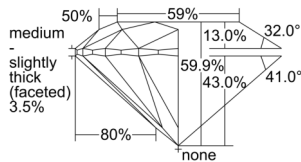

GIA®

FACSIMILE

GIA REPORT 2507583549

Verify this report at GIA.edu

GIA NATURAL DIAMOND DOSSIER®

October 07, 2024
GIA Report Number 2507583549
Shape and Cutting Style ..... Round Brilliant
Measurements ..... 3.67 - 3.69 x 2.21 mm

GRADING RESULTS

Carat Weight ..... 0.18 carat
Color Grade ..... F
Clarity Grade VVS1
Cut Grade ..... Excellent

ADDITIONAL GRADING INFORMATION

Polish ..... Excellent
Symmetry ..... Excellent
Fluorescence ..... None
Clarity Characteristics ..... Cloud
Inscription(s): GIA 2507583549

PROPORTIONS

Profile to actual proportions

GRADING SCALES

GIA COLOR SCALE	GIA CLARITY SCALE	GIA CUT SCALE
D	FLAWLESS	EXCELLENT
E	FLAWLESS	
F	INTERNALLY FLAWLESS	VERY GOOD
G	FLAWLESS	
H	VVS₁	GOOD
I	VVS₂	
J	VS₁	FAIR
K	VS₂	
L	SI₁	POOR
M	SI₂	
N	I₁	
O	I₂	
P	I₃	
Q		
R		
S		
T		
U		
V		
W		
X		
Y		
Z