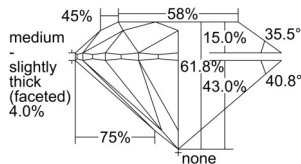

GIA®

FACSIMILE

GIA REPORT 2507584266

Verify this report at GIA.edu

GIA NATURAL DIAMOND DOSSIER®

October 08, 2024
GIA Report Number 2507584266
Shape and Cutting Style ..... Round Brilliant
Measurements ..... 4.29 - 4.32 x 2.66 mm

GRADING RESULTS

Carat Weight ..... 0.30 carat
Color Grade ..... H
Clarity Grade S11
Cut Grade ..... Excellent

ADDITIONAL GRADING INFORMATION

Polish ..... Excellent
Symmetry ..... Excellent
Fluorescence ..... None
Clarity Characteristics ..... Crystal
Inscription(s): GIA 2507584266

PROPORTIONS

Profile to actual proportions

GRADING SCALES

GIA COLOR SCALE	GIA CLARITY SCALE	GIA CUT SCALE	
D	FLAWLESS	EXCELLENT	
E	INTERNALLY FLAWLESS		
F		VVS₁	VERY GOOD
G	VVS₂		
H	VS₁	GOOD	
I	VS₂		
J	S1₁	FAIR	
K	S1₂		
L	I₁	POOR	
M	I₂		
N	I₃		
O			
P			
Q			
R			
S			
T			
U			
V			
W			
X			
Y			
Z