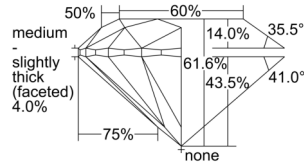

GIA®

FACSIMILE

GIA REPORT 2507584381

Verify this report at GIA.edu

GIA NATURAL DIAMOND DOSSIER®

October 07, 2024
GIA Report Number 2507584381
Shape and Cutting Style ..... Round Brilliant
Measurements ..... 4.51 - 4.53 x 2.78 mm

GRADING RESULTS

Carat Weight ..... 0.35 carat
Color Grade ..... D
Clarity Grade VS1
Cut Grade ..... Excellent

ADDITIONAL GRADING INFORMATION

Polish ..... Excellent
Symmetry ..... Excellent
Fluorescence ..... Faint
Clarity Characteristics ..... Crystal
Inscription(s): GIA 2507584381

PROPORTIONS

Profile to actual proportions

GRADING SCALES

GIA COLOR SCALE	GIA CLARITY SCALE	GIA CUT SCALE	
D	FLAWLESS	EXCELLENT	
E	INTERNALLY FLAWLESS		
F		VVS₁	VERY GOOD
G	VVS₂		
H	VS₁	GOOD	
I	VS₂		
J	SI₁	FAIR	
K	SI₂		
L	I₁	POOR	
M	I₂		
N	I₃		
O			
P			
Q			
R			
S			
T			
U			
V			
W			
X			
Y			
Z