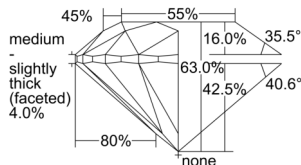

GIA®

FACSIMILE

GIA REPORT 2507585734

Verify this report at gia.edu

GIA NATURAL DIAMOND DOSSIER®

October 08, 2024
GIA Report Number 2507585734
Shape and Cutting Style ..... Round Brilliant
Measurements ..... 5.61 - 5.64 x 3.54 mm

GRADING RESULTS

Carat Weight ..... 0.70 carat
Color Grade ..... E
Clarity Grade S11
Cut Grade ..... Excellent

ADDITIONAL GRADING INFORMATION

Polish ..... Excellent
Symmetry ..... Excellent
Fluorescence ..... None
Clarity Characteristics..... Crystal, Cloud, Feather
Inspection(s): GIA 2507585734

PROPORTIONS

Profile to actual proportions

GRADING SCALES

GIA COLOR SCALE	GIA CLARITY SCALE	GIA CUT SCALE
D	FLAWLESS	EXCELLENT
E	INTERNALLY FLAWLESS	
F	VVS₁	VERY GOOD
G		
H	VS₁	GOOD
I		
J	VS₂	FAIR
K		
L	SI₁	POOR
M		
N	I₁	
O		
P	I₂	
Q		
R	I₃	
S		
T		
U		
V		
W		
X		
Y		
Z