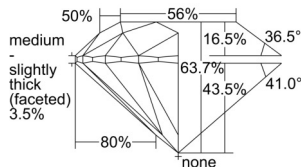

GIA®

FACSIMILE

GIA REPORT 2507585856

Verify this report at GIA.edu

GIA NATURAL DIAMOND DOSSIER®

October 10, 2024
GIA Report Number 2507585856
Shape and Cutting Style ..... Round Brilliant
Measurements ..... 5.86 - 5.90 x 3.74 mm

GRADING RESULTS

Carat Weight ..... 0.80 carat
Color Grade ..... E
Clarity Grade S11
Cut Grade ..... Excellent

ADDITIONAL GRADING INFORMATION

Polish ..... Excellent
Symmetry ..... Excellent
Fluorescence ..... None
Clarity Characteristics ..... Cloud
Inscription(s): GIA 2507585856

PROPORTIONS

Profile to actual proportions

GRADING SCALES

GIA COLOR SCALE

COLOREDNESS	D
	E
	F
	G
	H
	I
	J
NEAR COLORLESS	K
	L
FAIN	M
	N
	O
	P
VERY LIGHT	Q
	R
	S
	T
	U
	V
	W
	X
	Y
LIGHT	Z

GIA CLARITY SCALE

FLAWLESS	VERY VERY SLIGHTLY INCLUDED	VVS₁	
			VVS₂
INTERNALLY FLAWLESS	VERY SLIGHTLY INCLUDED	VS₁	
		VS₂	
SLIGHTLY INCLUDED	INCLUDED	I₁	
		I₂	
		I₃	

GIA CUT SCALE

EXCELLENT
VERY GOOD
GOOD
FAIR
POOR