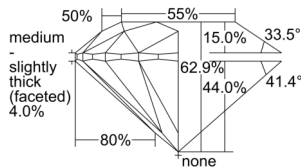

GIA®

FACSIMILE

GIA REPORT 2507586489

Verify this report at GIA.edu

GIA NATURAL DIAMOND DOSSIER®

October 07, 2024
GIA Report Number 2507586489
Shape and Cutting Style ..... Round Brilliant
Measurements ..... 5.66 - 5.69 x 3.57 mm

GRADING RESULTS

Carat Weight ..... 0.70 carat
Color Grade ..... F
Clarity Grade VS2
Cut Grade ..... Excellent

ADDITIONAL GRADING INFORMATION

Polish ..... Excellent
Symmetry ..... Excellent
Fluorescence ..... Faint
Clarity Characteristics..... Cloud, Crystal, Feather
Inscription(s): GIA 2507586489

PROPORTIONS

Profile to actual proportions

GRADING SCALES

GIA COLOR SCALE

COLORED	D
	E
	F
	G
	H
	I
	J
NEAR COLORLESS	K
	L
	M
	N
	O
	P
	Q
	R
	S
	T
	U
	V
	W
	X
	Y
	Z

GIA CLARITY SCALE

FLAWLESS	FLAWLESS	
		EXCELLENT
INTERNALLY FLAWLESS	VVS₁	
		VERY GOOD
VVS₂	VS₁	
		GOOD
VS₂	SI₁	
		SI₂
FAIR		
	POOR	
I₁		
I₂		
I₃		

GIA CUT SCALE

EXCELLENT
VERY GOOD
GOOD
FAIR
POOR