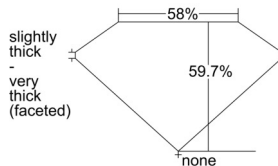

GIA®

FACSIMILE

GIA REPORT 2507589725

Verify this report at GIA.edu

GIA NATURAL DIAMOND DOSSIER®

October 07, 2024
GIA Report Number 2507589725
Shape and Cutting Style ..... Heart Brilliant
Measurements ..... 4.72 x 5.48 x 3.27 mm

GRADING RESULTS

Carat Weight ..... 0.51 carat
Color Grade ..... F
Clarity Grade VS1

ADDITIONAL GRADING INFORMATION

Polish ..... Excellent
Symmetry ..... Excellent
Fluorescence ..... None
Clarity Characteristics..... Cloud, Crystal, Feather, Needle
Inscription(s): GIA 2507589725

PROPORTIONS

Profile not to actual proportions

GRADING SCALES

GIA COLOR SCALE		GIA CLARITY SCALE			
COLORLESS	D	VERY VERY SLIGHTLY INCLUDED	FLAWLESS		
	E		INTERNALLY FLAWLESS		
	F	VERY SLIGHTLY INCLUDED	VVS₁		
	G		VVS₂		
	H		VS₁		
	NEAR COLORLESS	I	SLIGHTLY INCLUDED	VS₂	
		J		SI₁	
		FAINT	K	INCLUDED	SI₂
			L		I₁
			M		I₂
VERT LIGHT			N	INCLUDED	I₃
			O		
			P		
	Q				
LIGHT	R				
	S				
	T				
	U				
	V				
	Z