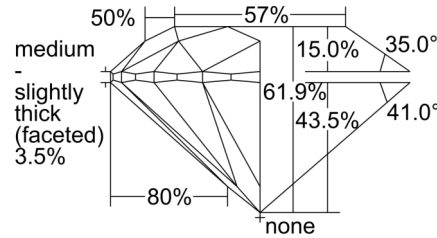

GIA NATURAL DIAMOND GRADING REPORT

October 09, 2024
GIA Report Number 2507592433
Shape and Cutting Style ..... Round Brilliant
Measurements ..... 8.06 - 8.09 x 5.00 mm

GRADING RESULTS

Carat Weight ..... 2.01 carat
Color Grade ..... F
Clarity Grade VVS1
Cut Grade ..... Excellent

ADDITIONAL GRADING INFORMATION

Polish ..... Excellent
Symmetry ..... Excellent
Fluorescence ..... None
Inscription(s): GIA 2507592433

PROPORTIONS

Profile to actual proportions