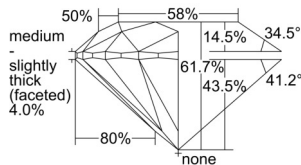

GIA®

FACSIMILE

GIA REPORT 2507595371

Verify this report at GIA.edu

GIA NATURAL DIAMOND DOSSIER®

October 09, 2024
GIA Report Number 2507595371
Shape and Cutting Style ..... Round Brilliant
Measurements ..... 4.17 - 4.18 x 2.58 mm

GRADING RESULTS

Carat Weight ..... 0.27 carat
Color Grade ..... G
Clarity Grade S11
Cut Grade ..... Excellent

ADDITIONAL GRADING INFORMATION

Polish ..... Excellent
Symmetry ..... Excellent
Fluorescence ..... None
Clarity Characteristics ..... Crystal
Inscription(s): GIA 2507595371

PROPORTIONS

Profile to actual proportions

GRADING SCALES

GIA COLOR SCALE	GIA CLARITY SCALE	GIA CUT SCALE	
D	FLAWLESS	EXCELLENT	
E	INTERNALLY FLAWLESS		
F		VVS₁	VERY GOOD
G	VVS₂		
H	VS₁	GOOD	
I	VS₂		
J	S1₁	FAIR	
K	S1₂		
L	I₁	POOR	
M	I₂		
N	I₃		
O			
P			
Q			
R			
S			
T			
U			
V			
W			
X			
Y			
Z