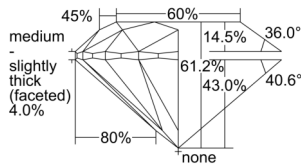

GIA®

FACSIMILE

GIA REPORT 2507595788

Verify this report at GIA.edu

GIA NATURAL DIAMOND DOSSIER®

October 08, 2024
GIA Report Number 2507595788
Shape and Cutting Style ..... Round Brilliant
Measurements ..... 5.65 - 5.68 x 3.47 mm

GRADING RESULTS

Carat Weight ..... 0.70 carat
Color Grade ..... D
Clarity Grade VS1
Cut Grade ..... Excellent

ADDITIONAL GRADING INFORMATION

Polish ..... Very Good
Symmetry ..... Excellent
Fluorescence ..... None
Clarity Characteristics..... Cloud, Pinpoint, Indented Natural
Inscription(s): GIA 2507595788

PROPORTIONS

Profile to actual proportions

GRADING SCALES

GIA COLOR SCALE	GIA CLARITY SCALE	GIA CUT SCALE	
D	FLAWLESS	EXCELLENT	
E	INTERNALLY FLAWLESS		
F		VVS₁	VERY GOOD
G	VVS₂		
H	VS₁	GOOD	
I	VS₂		
J	SI₁	FAIR	
K	SI₂		
L	I₁	POOR	
M			
N			
O	I₂		
P			
Q	I₃		
R			
S			
T			
U			
V			
W			
X			
Y			
Z