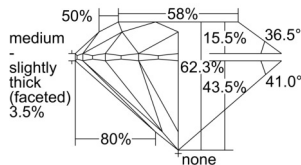

GIA®

FACSIMILE

GIA REPORT 2507597706

Verify this report at GIA.edu

GIA NATURAL DIAMOND DOSSIER®

October 08, 2024
GIA Report Number 2507597706
Shape and Cutting Style ..... Round Brilliant
Measurements ..... 5.08 - 5.11 x 3.18 mm

GRADING RESULTS

Carat Weight ..... 0.51 carat
Color Grade ..... F
Clarity Grade VVS1
Cut Grade ..... Excellent

ADDITIONAL GRADING INFORMATION

Polish ..... Excellent
Symmetry ..... Excellent
Fluorescence ..... None
Clarity Characteristics ..... Pinpoint, Feather
Inscription(s): GIA 2507597706

PROPORTIONS

Profile to actual proportions