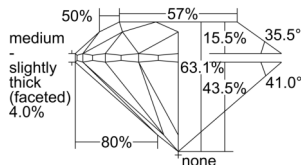

GIA®

FACSIMILE

GIA REPORT 2507598154

Verify this report at GIA.edu

GIA NATURAL DIAMOND DOSSIER®

October 09, 2024
GIA Report Number 2507598154
Shape and Cutting Style ..... Round Brilliant
Measurements ..... 6.10 - 6.14 x 3.86 mm

GRADING RESULTS

Carat Weight ..... 0.90 carat
Color Grade I
Clarity Grade VS2
Cut Grade ..... Excellent

ADDITIONAL GRADING INFORMATION

Polish ..... Excellent
Symmetry ..... Excellent
Fluorescence ..... Faint
Clarity Characteristics ..... Crystal, Cloud
Inscription(s): GIA 2507598154

PROPORTIONS

Profile to actual proportions

GRADING SCALES

GIA COLOR SCALE	GIA CLARITY SCALE	GIA CUT SCALE	
D	FLAWLESS	EXCELLENT	
E	INTERNALLY FLAWLESS		
F		VVS₁	VERY GOOD
G	VVS₂		
H	VS₁	GOOD	
I	VS₂		
J	SI₁	FAIR	
K	SI₂		
L	I₁	POOR	
M	I₂		
N	I₃		
O			
P			
Q			
R			
S			
T			
U			
V			
W			
X			
Y			
Z