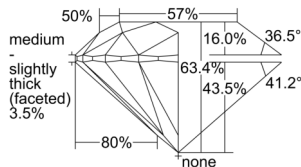

GIA®

FACSIMILE

GIA REPORT 2507598269

Verify this report at GIA.edu

GIA NATURAL DIAMOND DOSSIER®

October 08, 2024
GIA Report Number 2507598269
Shape and Cutting Style ..... Round Brilliant
Measurements ..... 6.10 - 6.13 x 3.88 mm

GRADING RESULTS

Carat Weight ..... 0.90 carat
Color Grade ..... K
Clarity Grade VS2
Cut Grade ..... Excellent

ADDITIONAL GRADING INFORMATION

Polish ..... Excellent
Symmetry ..... Excellent
Fluorescence ..... Medium Blue
Clarity Characteristics..... Crystal, Indented Natural
Inscription(s): GIA 2507598269

PROPORTIONS

Profile to actual proportions

GRADING SCALES

GIA COLOR SCALE	GIA CLARITY SCALE	GIA CUT SCALE
D	FLAWLESS	EXCELLENT
E	INTERNALLY FLAWLESS	
F	VVS₁	VERY GOOD
G		
H	VS₁	GOOD
I		
J	VS₂	FAIR
K		
L	SI₁	POOR
M		
N	I₁	
O		
P	I₂	
Q		
R	I₃	
S		
T		
U		
V		
W		
X		
Y		
Z