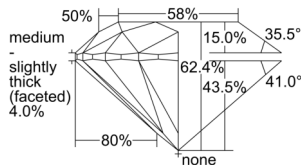

GIA®

FACSIMILE

GIA REPORT 2507608061

Verify this report at GIA.edu

GIA NATURAL DIAMOND DOSSIER®

October 10, 2024
GIA Report Number 2507608061
Shape and Cutting Style ..... Round Brilliant
Measurements ..... 4.73 - 4.77 x 2.96 mm

GRADING RESULTS

Carat Weight ..... 0.41 carat
Color Grade I
Clarity Grade VVS2
Cut Grade ..... Excellent

ADDITIONAL GRADING INFORMATION

Polish ..... Excellent
Symmetry ..... Excellent
Fluorescence ..... None
Clarity Characteristics ..... Pinpoint
Inscription(s): GIA 2507608061

PROPORTIONS

Profile to actual proportions