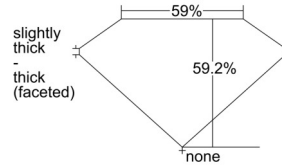

GIA®

FACSIMILE

GIA REPORT 2507612927

Verify this report at GIA.edu

GIA NATURAL DIAMOND DOSSIER®

October 10, 2024
GIA Report Number 2507612927
Shape and Cutting Style ..... Heart Brilliant
Measurements ..... 5.47 x 6.46 x 3.82 mm

GRADING RESULTS

Carat Weight ..... 0.80 carat
Color Grade ..... H
Clarity Grade VS2

ADDITIONAL GRADING INFORMATION

Polish ..... Excellent
Symmetry ..... Excellent
Fluorescence ..... None
Clarity Characteristics ..... Crystal
Inscription(s): GIA 2507612927

PROPORTIONS

Profile not to actual proportions

GRADING SCALES

GIA COLOR SCALE		GIA CLARITY SCALE		
COLORLESS	D	VERY VERY SLIGHTLY INCLUDED	FLAWLESS	
	E		INTERNALLY FLAWLESS	
	F	VERY SLIGHTLY INCLUDED	VS₁	
	G		VS₂	
	NEAR COLORLESS	H	SLIGHTLY INCLUDED	SI₁
		I		SI₂
	FANT	J	INCLUDED	I₁
		K		I₂
		L	INCLUDED	I₃
		M		
N				
VERT LIGHT		O		
		P		
		Q		
	R			
LIGHT	S			
	T			
	U			
	V			
	W			
	X			
	Y			
	Z