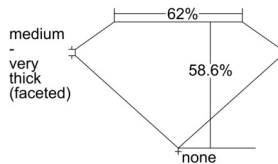

GIA®

FACSIMILE

GIA REPORT 2507613383

Verify this report at GIA.edu

GIA NATURAL DIAMOND DOSSIER®

October 09, 2024
GIA Report Number 2507613383
Shape and Cutting Style ..... Heart Brilliant
Measurements ..... 4.52 x 5.09 x 2.98 mm

GRADING RESULTS

Carat Weight ..... 0.39 carat
Color Grade ..... K, Faint Brown
Clarity Grade VS1

ADDITIONAL GRADING INFORMATION

Polish ..... Excellent
Symmetry ..... Very Good
Fluorescence ..... None
Clarity Characteristics..... Crystal, Feather, Pinpoint
Inscription(s): GIA 2507613383

PROPORTIONS

Profile not to actual proportions

GRADING SCALES

GIA COLOR SCALE		GIA CLARITY SCALE			
COLORLESS	D	VERY VERY SLIGHTLY INCLUDED	FLAWLESS		
	E		INTERNALLY FLAWLESS		
	F	VERY SLIGHTLY INCLUDED	VS₁		
	G		VS₂		
	H		VS₁		
	NEAR COLORLESS	I	VERY SLIGHTLY INCLUDED	VS₂	
		J		SI₁	
		FAINT	K	SLIGHTLY INCLUDED	SI₂
			L		I₁
			M		I₂
VERT LIGHT	N	INCLUDED	I₃		
	O				
	P				
	Q				
	R				
	S				
	T				
LIGHT	U				
	V				
	W				
	X				
Y					
Z