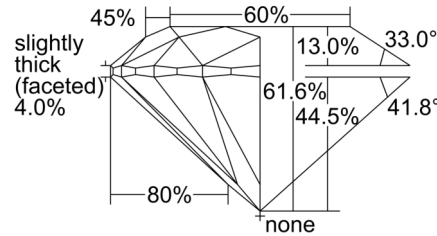

GIA REPORT
2507614950

Verify this report at GIA.edu

FACSIMILE

This is a digital representation of the original GIA Report. This representation might not be accepted in lieu of the original GIA Report in certain circumstances. The original GIA Report includes certain security features which are not reproducible on this facsimile.

GIA NATURAL DIAMOND GRADING REPORT

October 11, 2024
GIA Report Number 2507614950
Shape and Cutting Style ..... Round Brilliant
Measurements ..... 6.44 - 6.48 x 3.98 mm

GRADING RESULTS

Carat Weight ..... 1.02 carat
Color Grade ..... E
Clarity Grade SI1
Cut Grade ..... Excellent

ADDITIONAL GRADING INFORMATION

Polish ..... Excellent
Symmetry ..... Excellent
Fluorescence ..... Faint
Inscription(s): GIA 2507614950
Comments: Pinpoints are not shown.

PROPORTIONS

Profile to actual proportions