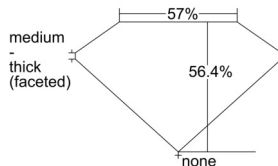

GIA®

FACSIMILE

GIA REPORT 2507619846

Verify this report at GIA.edu

GIA NATURAL DIAMOND DOSSIER®

October 09, 2024
GIA Report Number 2507619846
Shape and Cutting Style ..... Heart Brilliant
Measurements ..... 4.86 x 5.66 x 3.19 mm

GRADING RESULTS

Carat Weight ..... 0.50 carat
Color Grade ..... E
Clarity Grade SI1

ADDITIONAL GRADING INFORMATION

Polish ..... Excellent
Symmetry ..... Very Good
Fluorescence ..... None
Clarity Characteristics ..... Crystal, Feather
Inscription(s): GIA 2507619846

PROPORTIONS

Profile not to actual proportions

GRADING SCALES

GIA COLOR SCALE		GIA CLARITY SCALE			
COLORLESS	D	VERY VERY SLIGHTLY INCLUDED	FLAWLESS		
	E		INTERNALLY FLAWLESS		
	F		VVS₁		
	NEAR COLORLESS	G	VERY SLIGHTLY INCLUDED	VVS₂	
		H		VS₁	
		FANT	I	SLIGHTLY INCLUDED	VS₂
			J		SI₁
	LIGHT	K	INCLUDED	SI₂	
		L		I₁	
		M		I₂	
VERY LIGHT		N	INCLUDED	I₃	
		O			
P					
Q					
R					
S					
T					
U					
V					
W					
X					
Y					
Z