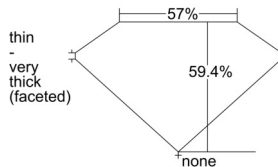

GIA®

FACSIMILE

GIA REPORT 2507620750

Verify this report at GIA.edu

GIA NATURAL DIAMOND DOSSIER®

October 10, 2024
GIA Report Number 2507620750
Shape and Cutting Style ..... Heart Brilliant
Measurements ..... 4.78 x 5.38 x 3.20 mm

GRADING RESULTS

Carat Weight ..... 0.49 carat
Color Grade ..... E
Clarity Grade VS1

ADDITIONAL GRADING INFORMATION

Polish ..... Excellent
Symmetry ..... Excellent
Fluorescence ..... None
Clarity Characteristics..... Crystal, Feather, Cloud
Inscription(s): GIA 2507620750

PROPORTIONS

Profile not to actual proportions

GRADING SCALES

GIA COLOR SCALE		GIA CLARITY SCALE			
COLORLESS	D	VERY VERY SLIGHTLY INCLUDED	FLAWLESS		
	E		INTERNALLY FLAWLESS		
	F	VERY SLIGHTLY INCLUDED	VS₁		
	G		VS₂		
	H		VS₁		
	NEAR COLORLESS	I	SLIGHTLY INCLUDED	VS₂	
		J		SI₁	
		FAINT	K	INCLUDED	SI₂
			L		I₁
			M		I₂
VERT LIGHT	N	LIGHT	I₃		
	O				
	P				
	Q				
	R