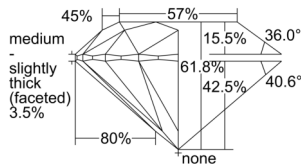

GIA®

FACSIMILE

GIA REPORT 2507625192

Verify this report at GIA.edu

GIA NATURAL DIAMOND DOSSIER®

October 17, 2024
GIA Report Number 2507625192
Shape and Cutting Style ..... Round Brilliant
Measurements ..... 5.38 - 5.42 x 3.34 mm

GRADING RESULTS

Carat Weight ..... 0.60 carat
Color Grade ..... K, Faint Brown
Clarity Grade VS2
Cut Grade ..... Excellent

ADDITIONAL GRADING INFORMATION

Polish ..... Excellent
Symmetry ..... Excellent
Fluorescence ..... None
Clarity Characteristics ..... Crystal, Cloud
Inscription(s): GIA 2507625192

PROPORTIONS

Profile to actual proportions