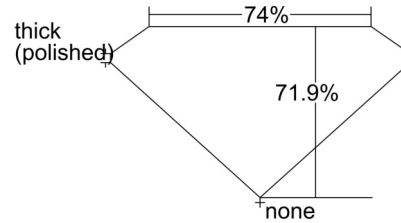

GIA NATURAL DIAMOND GRADING REPORT

October 18, 2024
 GIA Report Number 2507626369
 Shape and Cutting Style Square Modified Brilliant
 Measurements 5.55 x 5.50 x 3.95 mm

GRADING RESULTS

Carat Weight 1.01 carat
 Color Grade I
 Clarity Grade SI1

Profile not to actual proportions

CLARITY CHARACTERISTICS

KEY TO SYMBOLS*

- Feather
- Crystal
- Cloud
- Needle

* Red symbols denote internal characteristics (inclusions). Green or black symbols denote external characteristics (blemishes). Diagram is an approximate representation of the diamond, and symbols shown indicate type, position, and approximate size of clarity characteristics. All clarity characteristics may not be shown. Details of finish are not shown.