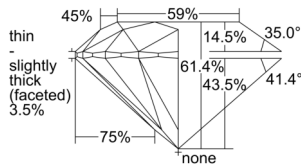

GIA®

FACSIMILE

GIA REPORT 2507627340

Verify this report at GIA.edu

GIA NATURAL DIAMOND DOSSIER®

October 11, 2024
GIA Report Number 2507627340
Shape and Cutting Style ..... Round Brilliant
Measurements ..... 3.97 - 3.99 x 2.45 mm

GRADING RESULTS

Carat Weight ..... 0.23 carat
Color Grade ..... F
Clarity Grade VS1
Cut Grade ..... Excellent

ADDITIONAL GRADING INFORMATION

Polish ..... Excellent
Symmetry ..... Excellent
Fluorescence ..... None
Clarity Characteristics ..... Feather, Pinpoint
Inscription(s): GIA 2507627340

PROPORTIONS

Profile to actual proportions

GRADING SCALES

GIA COLOR SCALE	GIA CLARITY SCALE	GIA CUT SCALE	
D	FLAWLESS	EXCELLENT	
E	INTERNALLY FLAWLESS		
F		VVS₁	VERY GOOD
G	VVS₂		
H	VS₁	GOOD	
I	VS₂		
J	SI₁	FAIR	
K	SI₂		
L	I₁	POOR	
M	I₂		
N	I₃		
O			
P			
Q			
R			
S			
T			
U			
V			
W			
X			
Y			
Z